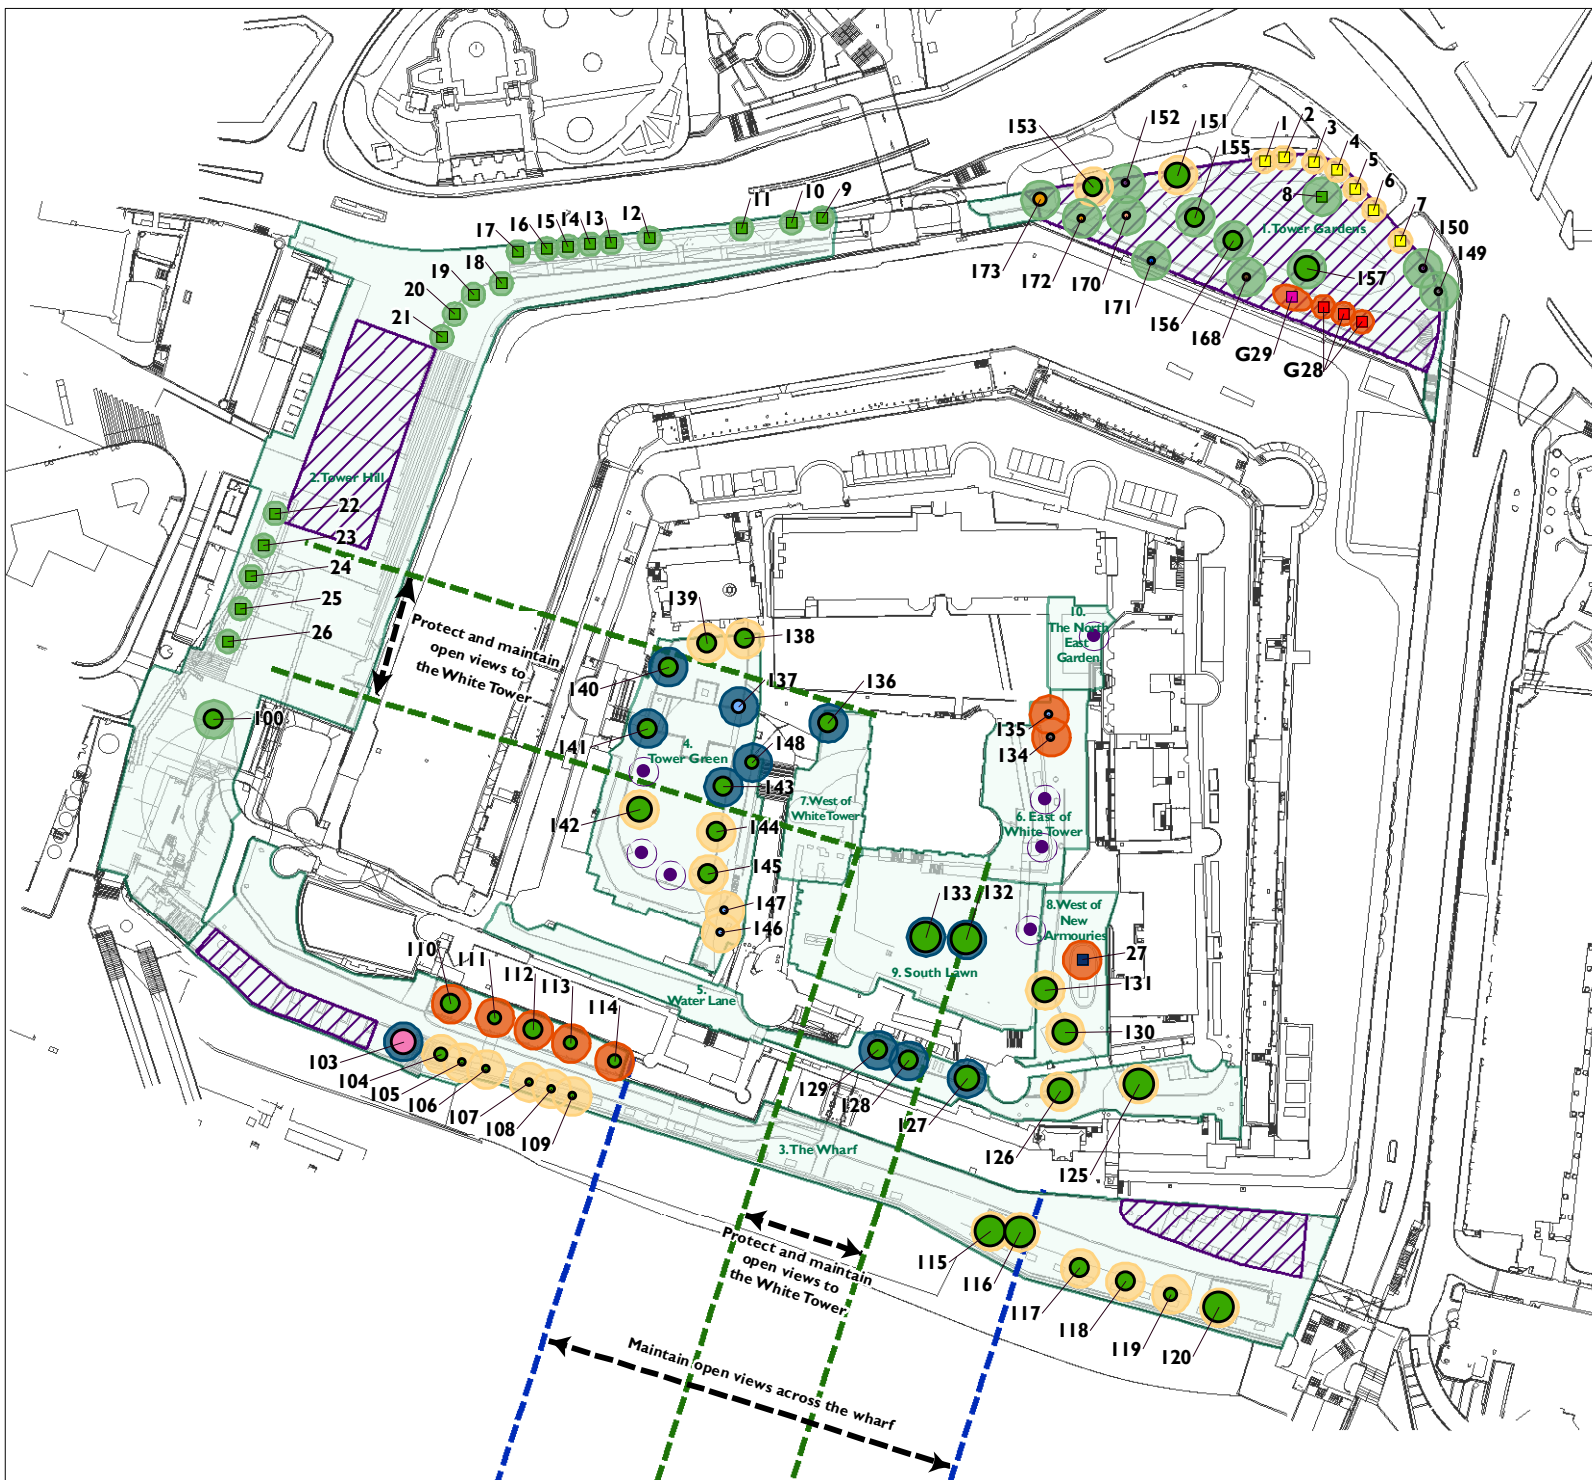

Tower of London Tree Strategy

Figure 4.1 Tree strategy

Key

- Character areas
- Retain and manage existing tree
- Tree management action
- Tree removal only
- Trees to be removed and replaced
- New tree planting
- Potential area for new tree planting

Tree species (colour)

- Ash
- Common Oak
- Hybrid Poplar
- Lime
- London Plane
- Mulberry
- Parrotia and Crab Apples
- Plum
- Sycamore
- Tree of Heaven
- Weeping Ash
- Wild Cherry
- Wych Elm

Size category (DBH)

- 50-74
- 75-99
- 100-124
- 125-149
- 150-175
- Unknown

DRAFT Scale 1:2,000 at A4

Source: The Thurman Consultancy and LUC

Date: 10/06/2008

Revision: