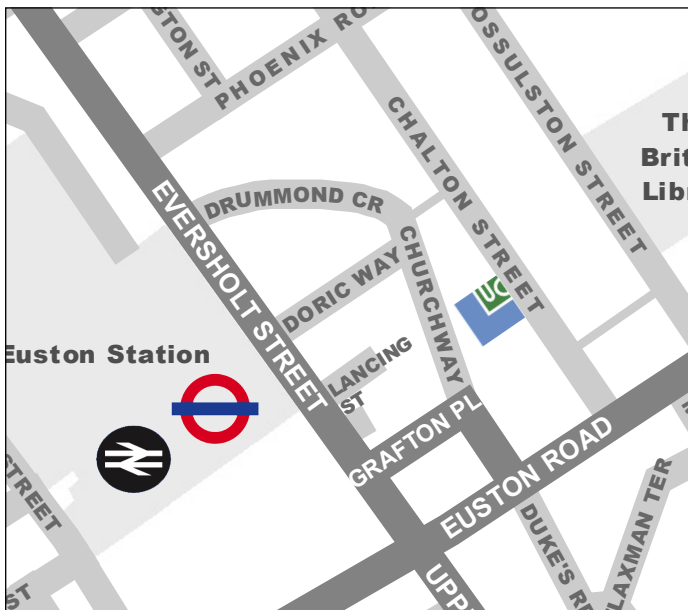

Information

Underground

Euston
Northern Line
(City & Charing Cross Branch)
Victoria Line

King's Cross St Pancras
Northern Line (City Branch)
Victoria Line
Hammersmith & City
Circle Line
Metropolitan
Piccadilly

Buses
All major bus routes from King's Cross St Pancras and Euston are within walking distance.

From Euston Station

From King's Cross Station

43 Chalton Street
London NW1 1JD
Tel: 020 7383 5784
Fax: 020 7383 4798
luc@London.landuse.co.uk