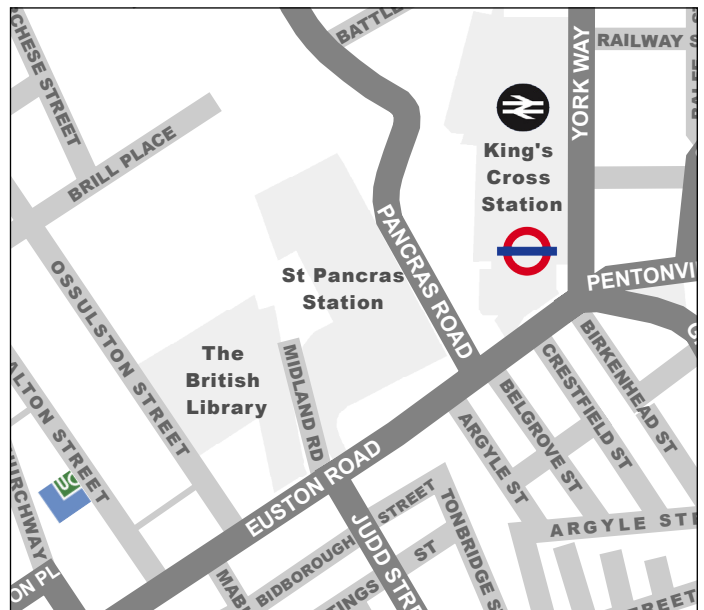

Information

Underground

Euston
Northern Line
(City & Charing Cross Branch)
Victoria Line

King's Cross St Pancras
Northern Line (City Branch)
Victoria Line
Hammersmith & City
Circle Line
Metropolitan
Piccadilly

Buses
All major bus routes from King's Cross St Pancras and Euston are within walking distance.

From Euston Station

From King's Cross Station

43 Chalton Street
London NW1 1JD
Tel: 020 7383 5784
Fax: 020 7383 4798
luc@London.landuse.co.uk