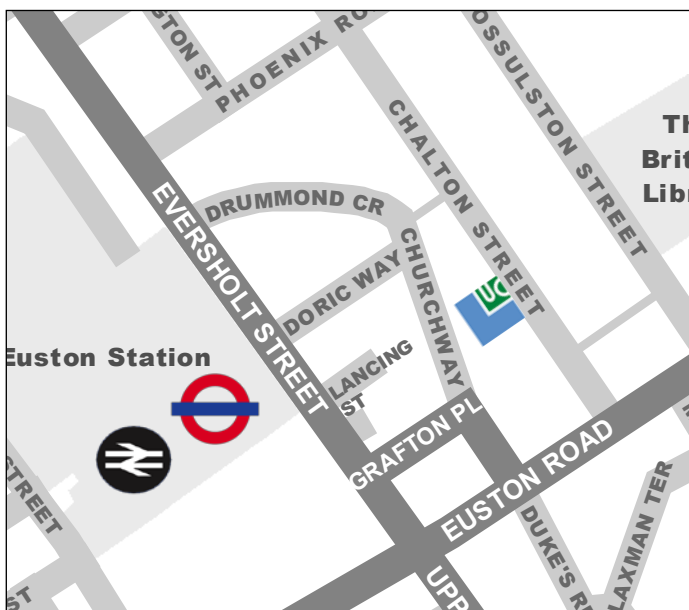

From Euston Station